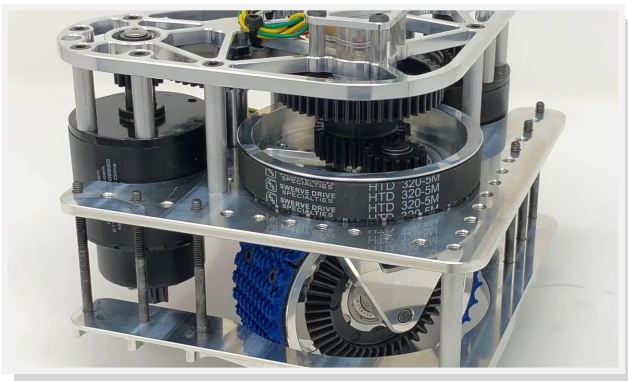

Sponsor-A-Swerve Drive

H.V. Jenkins Robotics TEAM 4701

Drive Costs:

1 Swerve Drive = \$750 ea

Total 5 Drives = \$3,750

**HELP SPONSOR OUR 2023-2024
ROBOTICS TEAM NEW SWERVE DRIVE ROBOT!**

1 Swerve Drive = \$750 _____

2 Swerve Drive = \$750 x 2 _____

\$750 x 3 _____ \$750 x 4 _____ \$750 x 5 _____

CONTACT:

Thomas Maty, thomas.maty@sccpss.com

Tax Deductible donation checks written to:

H.V. Jenkins High School memo: Robotics